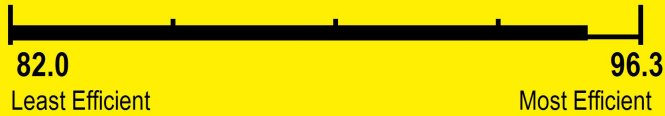

U.S. Government

Federal law prohibits removal of this label before consumer purchase.

ENERGYGUIDE

Boilers
Water
Natural Gas, Propane Gas

HTP, INC.
Model EFTC-199W

Efficiency Rating (AFUE)*

95.1

Range of Similar Models