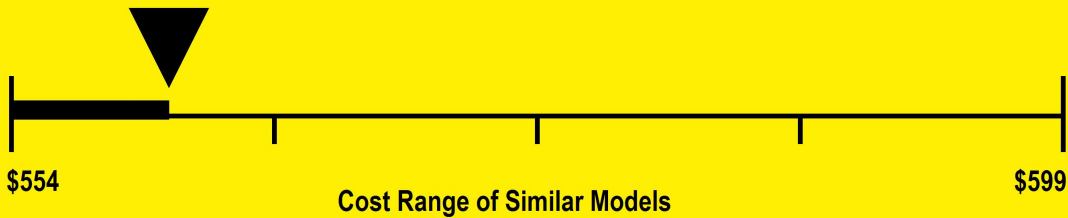

U.S. Government

Federal law prohibits removal of this label before consumer purchase.

ENERGYGUIDE

Water Heater - Electric

Capacity (first hour rating): 66.0 gallons

HTP, INC.

Model EVR052*2X***

Estimated Yearly Energy Cost

\$561

4671 kWh

Estimated Yearly Energy Use

Your cost will depend on your utility rates and use.

- Cost range based only on models of similar capacity fueled by electricity
- Estimated energy cost based on a national average electricity cost of 12.00 cents per kWh
- For more information, visit www.ftc.gov/energy.