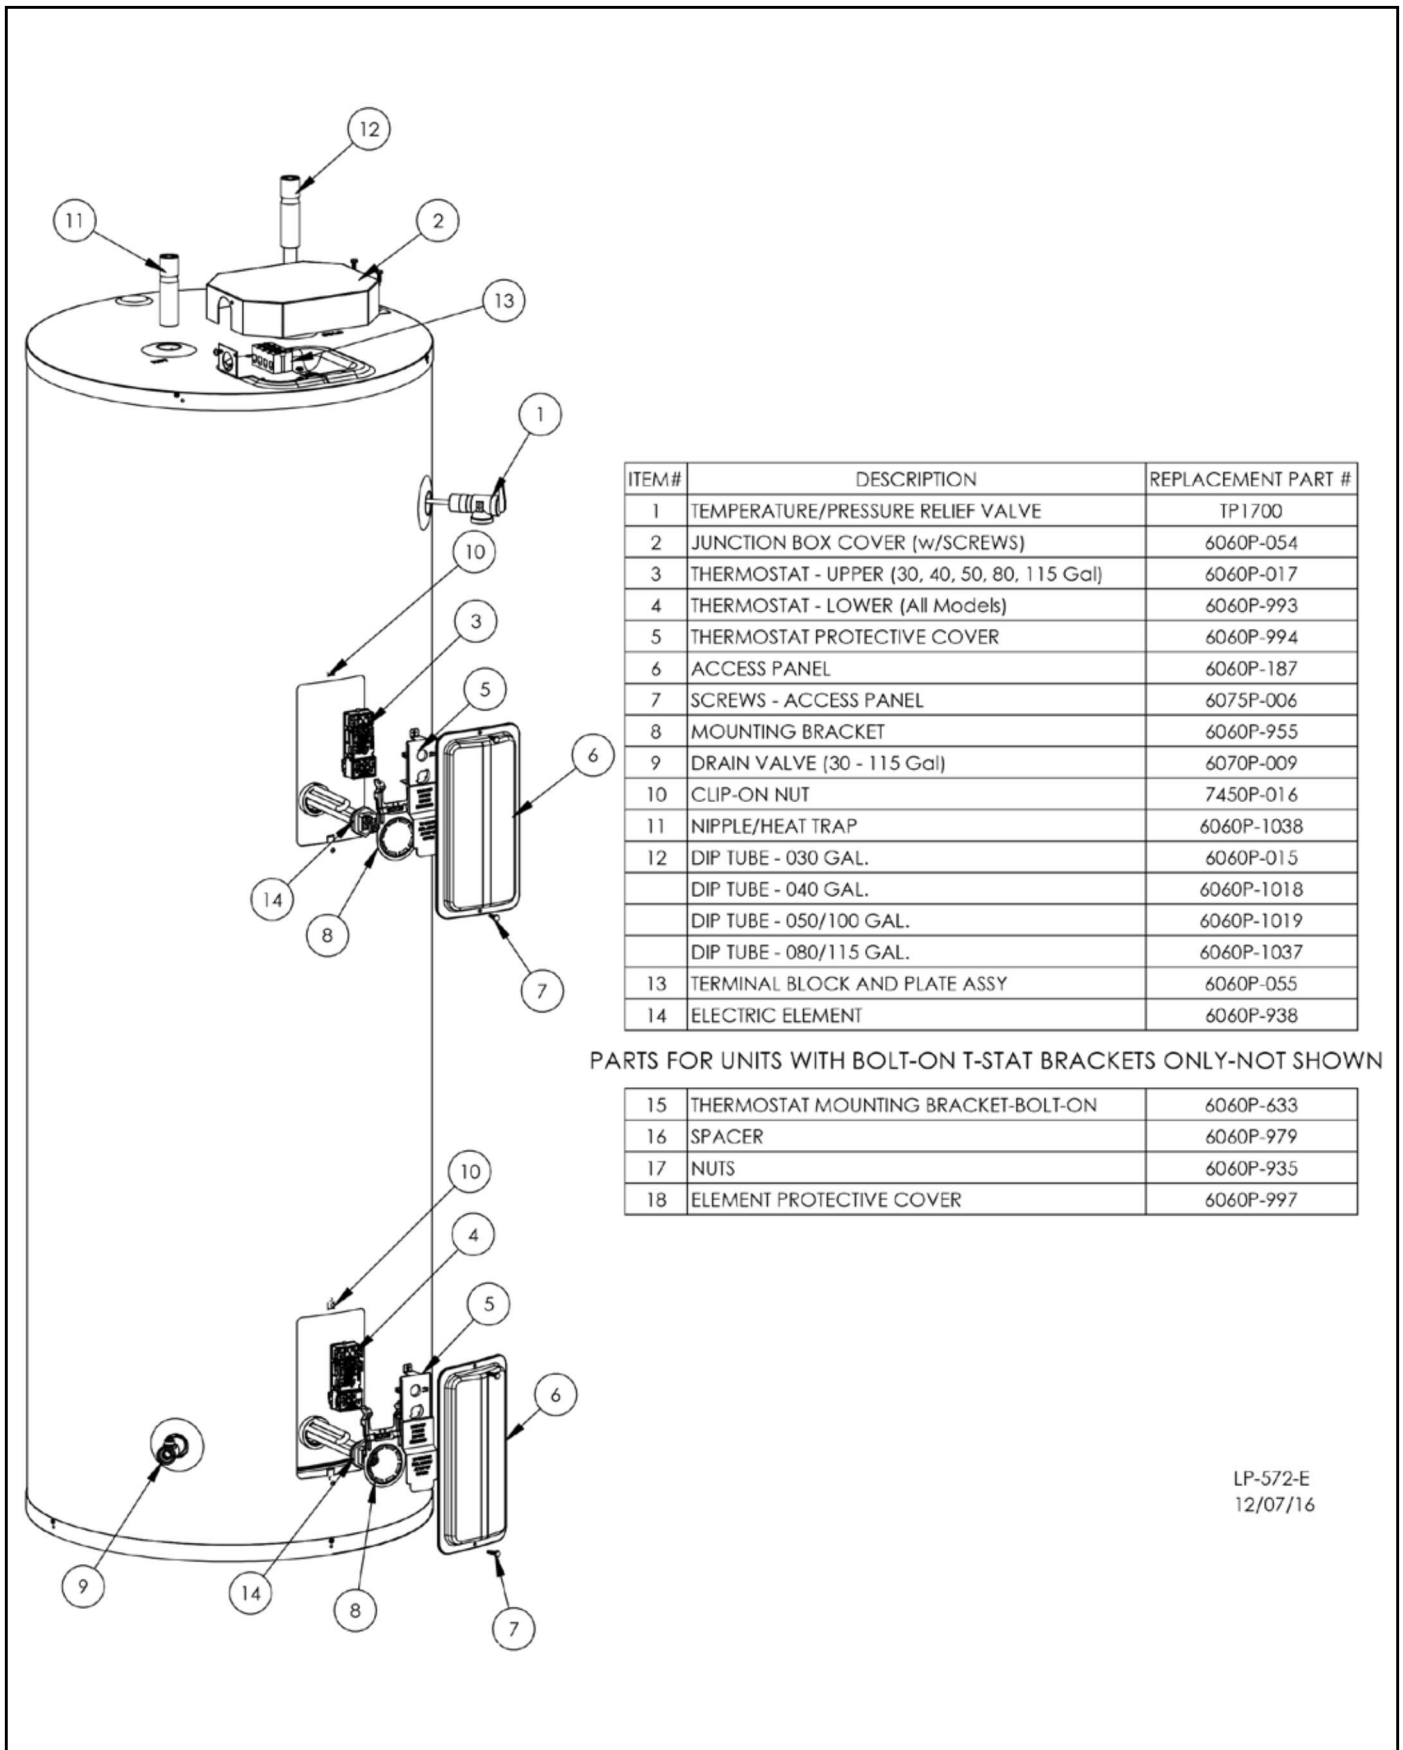

Figure 15 - Replacement Parts - 010, 015, and 020 Models

Gallons	# Elements	Wattage		Voltage (And Part Number)				
				120	208	240	277	480
10, 15, 20	1	1,500		A1X015N	B1X015N	C1X015N	D1X015N	NO
		2,000		A1X020N	B1X020N	C1X020N	D1X020N	
		2,500		A1X025N	B1X025N	C1X025N	D1X025N	
		3,000		A1X030N	B1X030N	C1X030N	D1X030N	
		3,500		NO	B1X035N	C1X035N	D1X035N	
		4,000			B1X040N	C1X040N	D1X040N	
		4,500			B1X045N	C1X045N	D1X045N	
		5,000			B1X050N	C1X050N	D1X050N	
Gallons	# Elements	Non-Simultaneous	Simultaneous	120	208	240	277	480
30, 40, 50, 80, 100, 115	2	3,000	6,000	NO	B2W060N	C2W060N	NO	E2W060N
		3,500	7,000		B2W070N	C2W070N		NO
		4,000	8,000		B2W080N	C2W080N	D2W080N	E2W080N
		4,500	9,000		B2W090N	C2W090N	D2W090N	E2W090N
		5,000	10,000		B2W100N	C2W100N	D2W100N	E2W100N
		5,500	11,000		NO	C2W110N	D2W110N	E2W110N
		6,000	12,000	C2W120N		D2W120N	E2W120N	

Table 8 - Element Kit Part Numbers

ITEM#	DESCRIPTION	REPLACEMENT PART #
1	TEMPERATURE/PRESSURE RELIEF VALVE	TP1700
2	JUNCTION BOX COVER (w/SCREWS)	6060P-054
3	THERMOSTAT - UPPER (30, 40, 50, 80, 115 Gal)	6060P-017
4	THERMOSTAT - LOWER (All Models)	6060P-993
5	THERMOSTAT PROTECTIVE COVER	6060P-994
6	ACCESS PANEL	6060P-187
7	SCREWS - ACCESS PANEL	6075P-006
8	MOUNTING BRACKET	6060P-955
9	DRAIN VALVE (30 - 115 Gal)	6070P-009
10	CLIP-ON NUT	7450P-016
11	NIPPLE/HEAT TRAP	6060P-1038
12	DIP TUBE - 030 GAL.	6060P-015
	DIP TUBE - 040 GAL.	6060P-1018
	DIP TUBE - 050/100 GAL.	6060P-1019
	DIP TUBE - 080/115 GAL.	6060P-1037
13	TERMINAL BLOCK AND PLATE ASSY	6060P-055
14	ELECTRIC ELEMENT	6060P-938