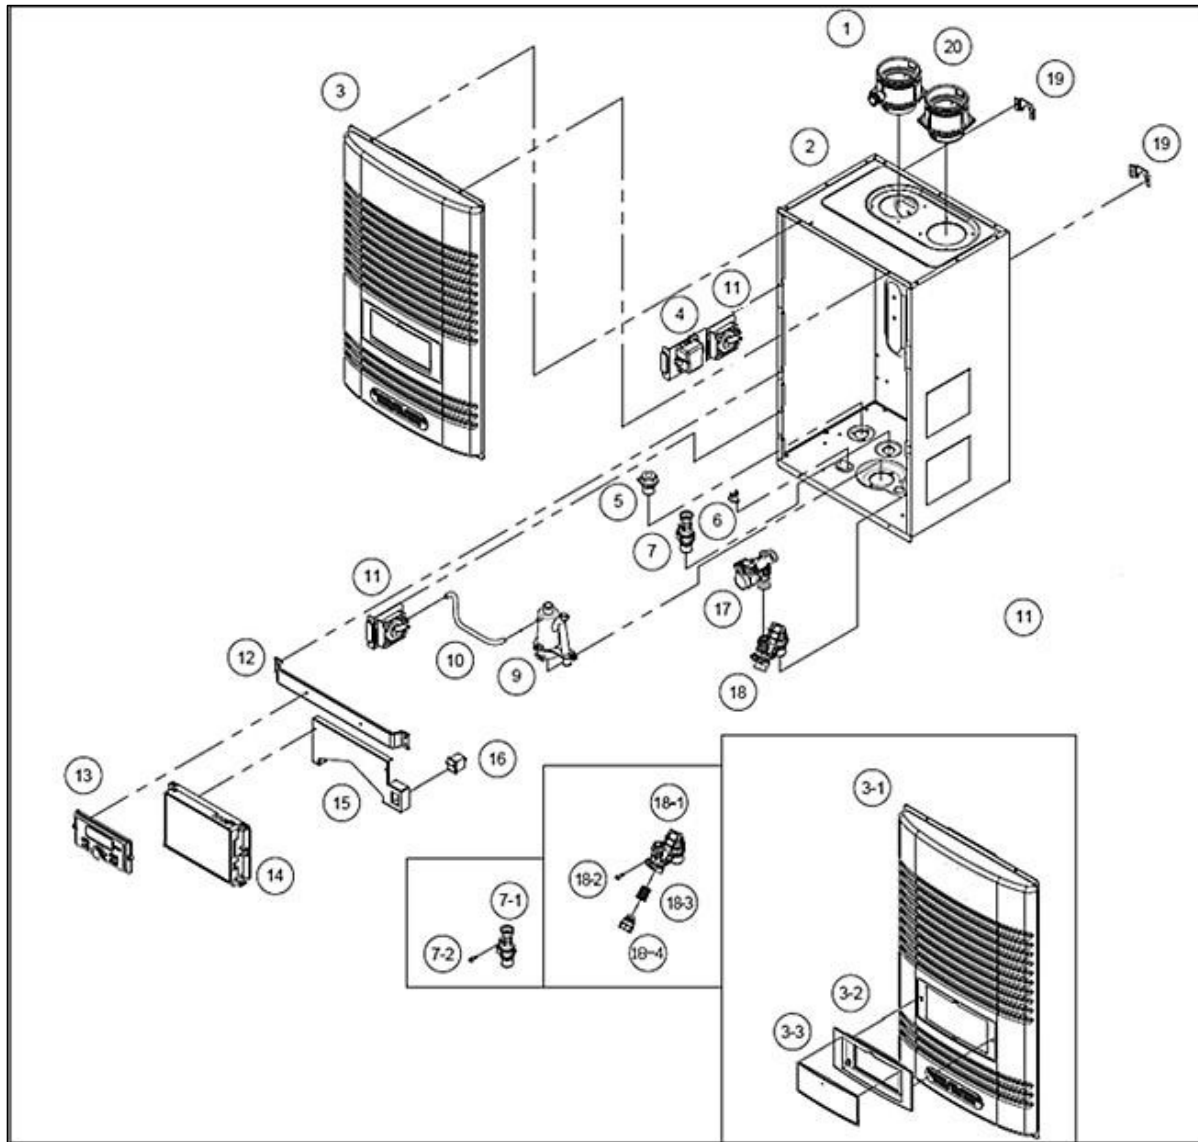

## REPLACEMENT PARTS

Figure 55 – Cabinet Replacement Parts

NUMBER	DESCRIPTION	PART NUMBER	NUMBER	DESCRIPTION	PART NUMBER
1	EXHAUST ASSY	7850P-021	11	AIR PRESSURE SWITCH	7850P-047
2	CASE	7850P-044	12	DISPLAY BRACKET	7850P-065
3	DOOR ASSY	7850P-025	13	DISPLAY	7850P-057
3-1	FRONT COVER	7850P-062	14	CONTROL (RT Models)	7850P-058
3-2	DISPLAY PANEL BRACKET	7850P-024	15	CONTROL BRACKET	7850P-066
3-3	DISPLAY PANEL	7850P-023	16	ROCKER SWITCH	7850P-059
4	IGNITION TRANSFORMER	7850P-045	17	FLOW CONTROL VALVE	7850P-053
5	GAS INLET NIPPLE	7850P-043	18	WATER INLET VALVE ASSY	7850P-018
6	OVERHEAT SENSOR	7850P-050	18-1	WATER INLET VALVE BODY	7850P-067
7	DHW SUPPLY PIPE ASSY	7850P-020	18-2	WATER INLET SENSOR	7850P-015
7-1	DHW SUPPLY PIPE	7850P-063	18-3	WATER INLET FILTER	7850P-017
7-2	WATER OUTLET SENSOR	7850P-019	18-4	WATER INLET FILTER CAP	7850P-016
8	N/A	N/A	19	CASE BRACKET (RIGHT OR LEFT)	7850P-068
9	SIPHON ASSY	7850P-014	20	INTAKE AIR ASSY	7850P-022
10	SIPHON AIR PRESSURE HOSE	7850P-064			