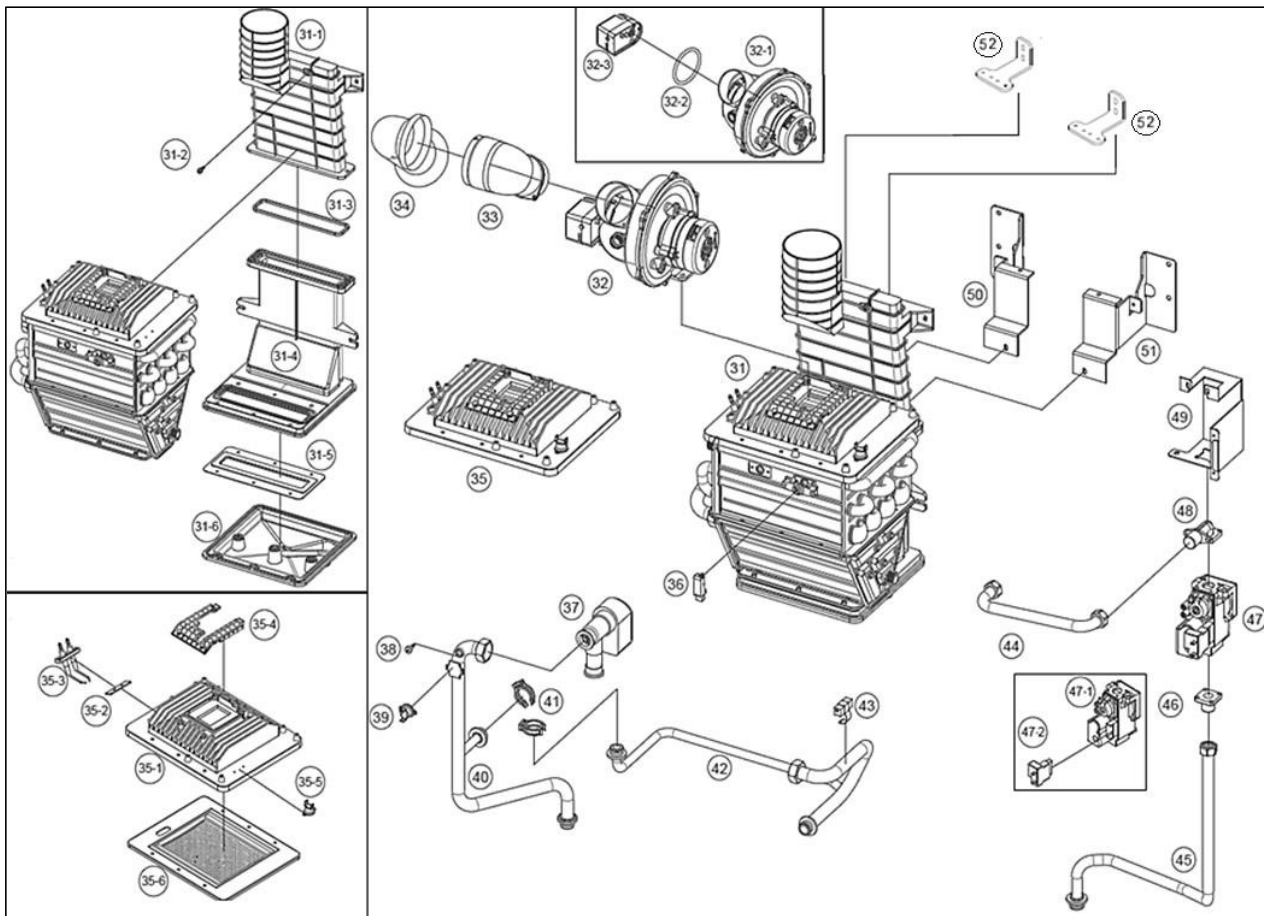

Table 35 – Cabinet Replacement Parts

Figure 56 – Heat Exchanger Replacement Parts

NUMBER	DESCRIPTION	PART NUMBER	NUMBER	DESCRIPTION	PART NUMBER
31	HEAT EXCHANGER ASSY	7850P-032	36	FLAME DETECTOR SENSOR	7850P-031
31-1	EXHAUST PIPE ASSY (UP)	7850P-033	37	MIXING VALVE	7850P-054
31-2	EXHAUST TEMPERATURE SENSOR	7850P-070	38	H/X TEMPERATURE SENSOR	7850P-081
31-3	EXHAUST GASKET 1	7850P-071	39	H/X OVERHEAT SWITCH	7850P-051
31-4	EXHAUST PIPE ASSY (DOWN) W/ CONDENSATE COLLECTOR PAN	7850P-034	40	DHW OUTLET PIPE	7850P-049
31-5	EXHAUST H/X GASKET	7850P-072	41	WATER PIPING CLIP	7850P-055
31-6	N/A	N/A	42	DHW INLET PIPE	7850P-048
32	FAN ASSEMBLY	7850P-006	43	CERAMIC HEATER	7850P-076
32-1	FAN	7850P-002	44	GAS VALVE PIPE (UPPER)	7850P-039
32-2	BLOWER O-RING	7850P-003	45	GAS VALVE PIPE (LOWER)	7850P-040
32-3	AGM (ACTUATOR)	7850P-004	46	GAS VALVE ADAPTER (STRAIGHT)	7850P-077
33	SILENCER ELBOW	7850P-036	47	GAS VALVE ASSY W/ PLUG	7850P-078
34	SILENCER BODY	7850P-035	47-1	GAS VALVE	7850P-012
35	BURNER ASSY	7850P-011	47-2	GAS VALVE PLUG	7850P-013
35-1	BURNER HEAD	7850P-007	48	GAS VALVE ADAPTER (90 DEGREE)	7850P-079
35-2	IGNITION ROD BRACKET	7850P-010	49	GAS VALVE BRACKET	7850P-080
35-3	IGNITION ROD	7850P-008	50	BOTTOM HEAT EXCHANGER BRACKETS (LEFT)	7850P-028
35-4	BLOWER HEAD BRACKET	7850P-074	51	BOTTOM HEAT EXCHANGER BRACKETS (RIGHT)	7850P-091
35-5	OVERHEAT SENSOR (BURNER)	7850P-009	52	TOP HEAT EXCHANGER BRACKETS	7850P-082
35-6	METAL FIBER ASSY	7850P-075			