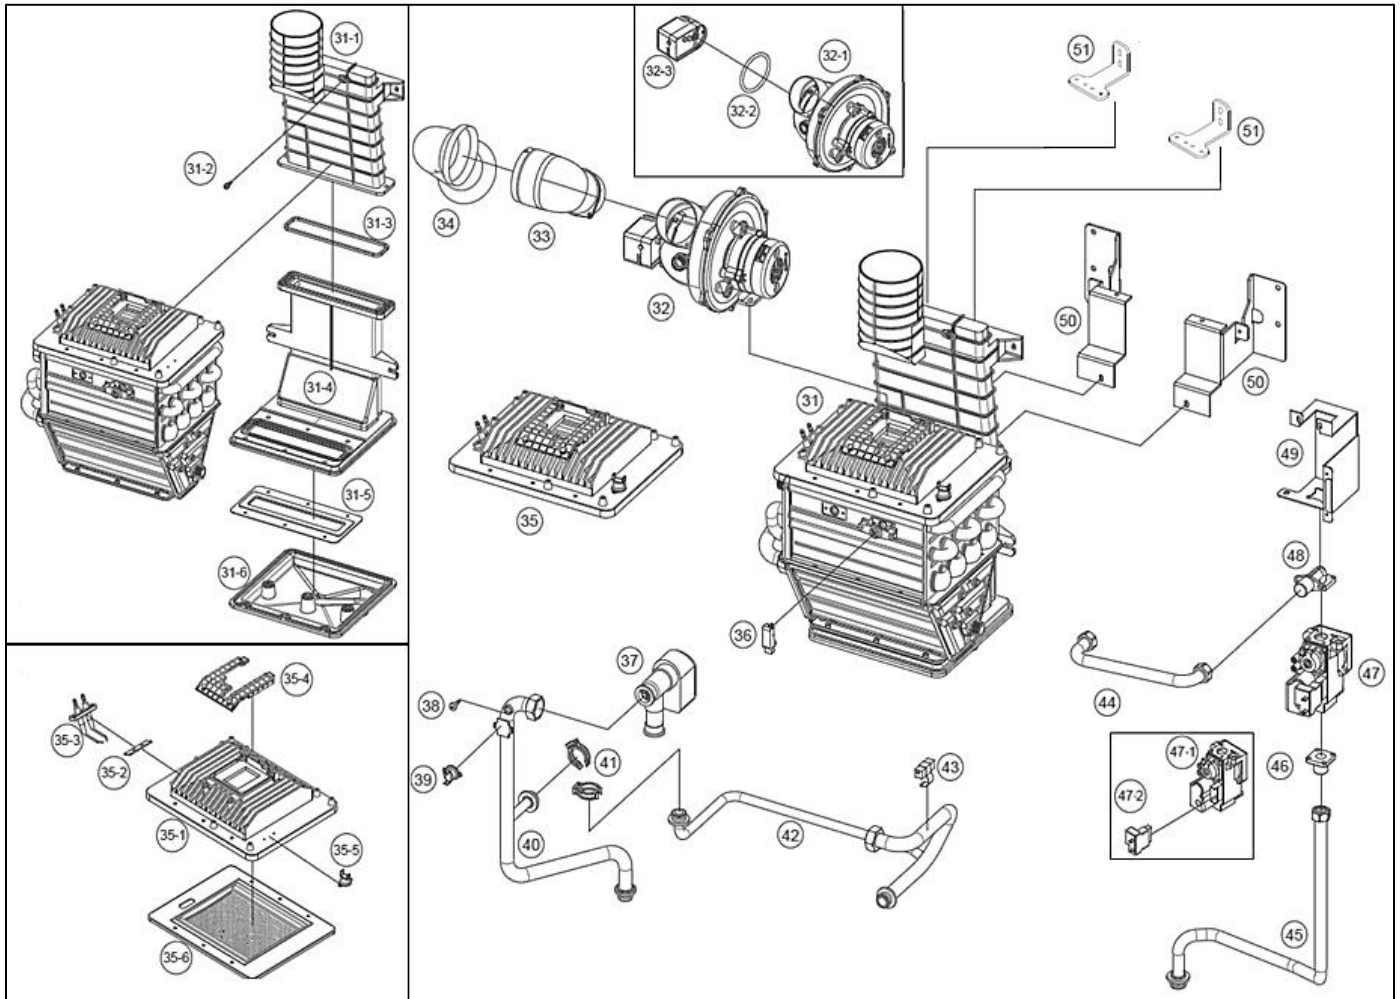

Table 26 – Cabinet Replacement Parts

Figure 40 – Heat Exchanger Replacement Parts

NUMBER	DESCRIPTION	PART NUMBER	NUMBER	DESCRIPTION	PART NUMBER
31	HEAT EXCHANGER ASSY	7850P-032	35-6	METAL FIBER	7850P-075
31-1	EXHAUST PIPE ASSY (UP)	7850P-033	36	FLAME DETECTOR SENSOR	7850P-031
31-2	EXHAUST TEMPERATURE SENSOR	7850P-070	37	MIXING VALVE	7850P-054
31-3	EXHAUST GASKET 1	7850P-071	38	WATER TEMPERATURE SENSOR	7850P-081
31-4	EXHAUST PIPE ASSY (DOWN)	7850P-034	39	WATER TEMPERATURE OVERHEAT SENSOR	7850P-051
31-5	EXHAUST GASKET 2	7850P-072	40	DHW OUTLET PIPE	7850P-049
31-6	CONDENSATE GUTTER	7850P-073	41	WATER PIPING CLIP	7850P-055
32	FAN ASSEMBLY	7850P-006	42	DHW INLET PIPE	7850P-048
32-1	FAN	7850P-002	43	CERAMIC HEATER	7850P-076
32-2	O-RING	7850P-003	44	GAS VALVE PIPE	7850P-039
32-3	AGM (ACTUATOR)	7850P-004	45	GAS VALVE PIPE	7850P-040
33	SILENCER ELBOW	7850P-036	46	GAS VALVE ADAPTER (STRAIGHT)	7850P-077
34	SILENCER BODY	7850P-035	47	GAS VALVE ASSY W/ PLUG	7850P-078
35	BURNER ASSY	7850P-011	47-1	GAS VALVE	7850P-012
35-1	BURNER HEAD	7850P-007	47-2	GAS VALVE PLUG	7850P-013
35-2	IGNITION ROD BRACKET	7850P-010	48	GAS VALVE ADAPTER (90 DEGREE)	7850P-079
35-3	IGNITION ROD	7850P-008	49	GAS VALVE BRACKET	7850P-080
35-4	BLOWER HEAD BRACKET	7850P-074	50	BOTTOM HEAT EXCHANGER BRACKETS	7850P-028
35-5	OVERHEAT SENSOR (BURNER)	7850P-009	51	TOP HEAT EXCHANGER BRACKETS	7850P-082