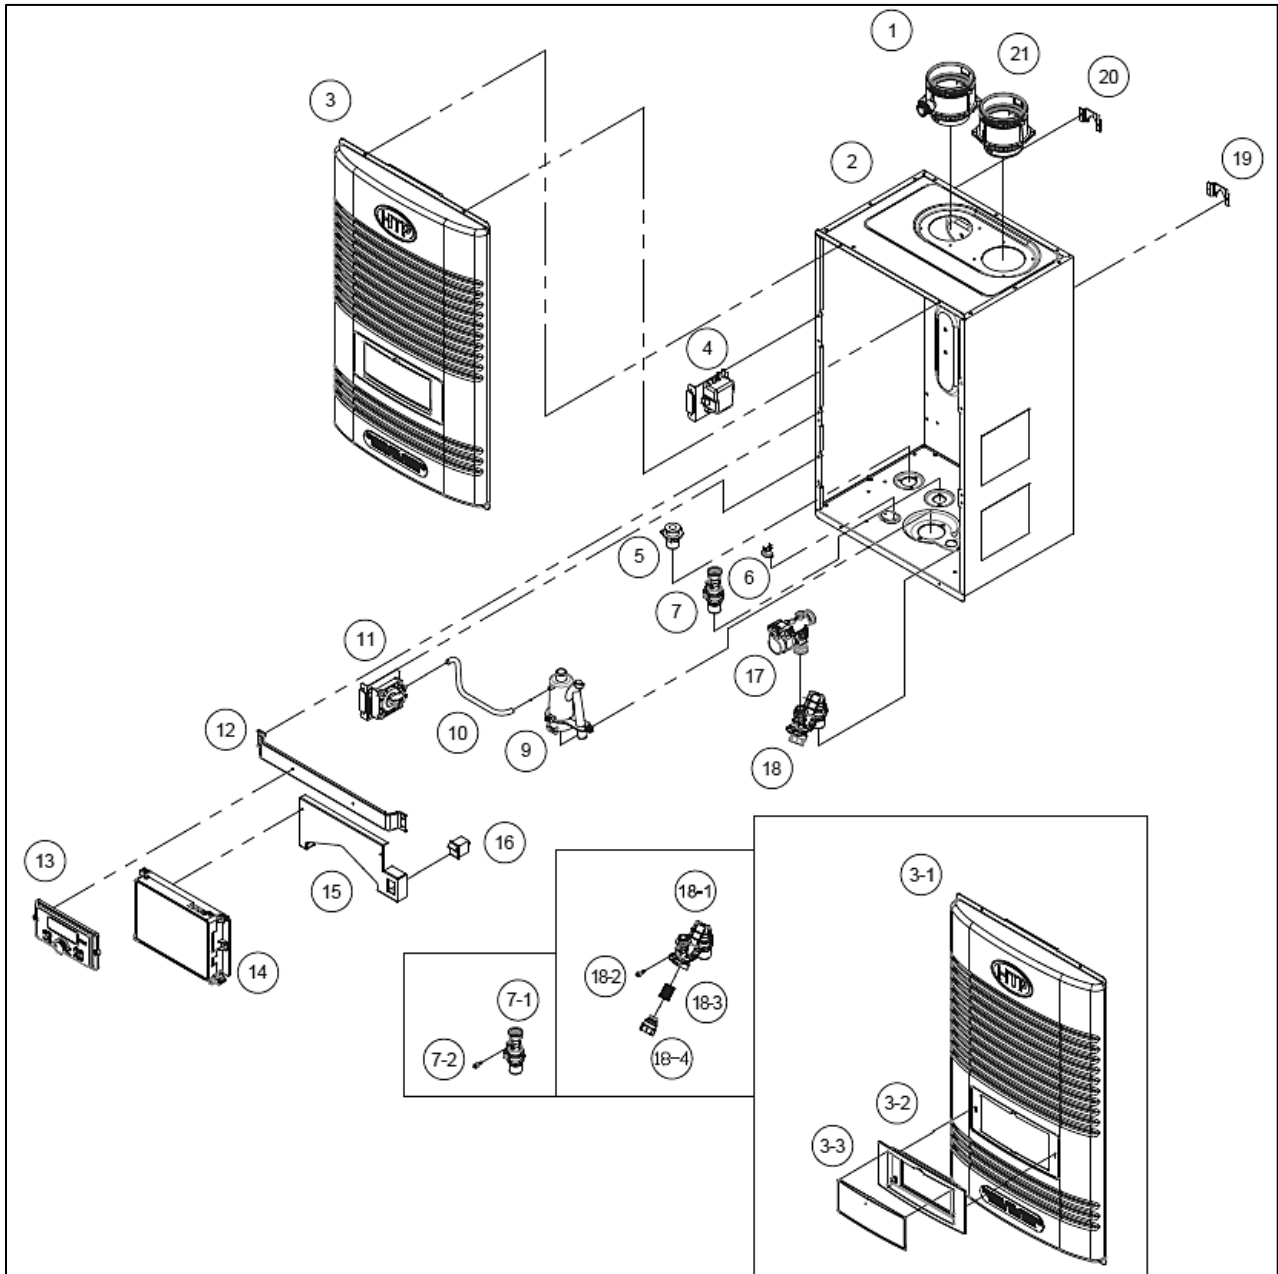

REPLACEMENT PARTS

Figure 39 – Cabinet Replacement Parts

NUMBER	DESCRIPTION	PART NUMBER	NUMBER	DESCRIPTION	PART NUMBER
1	EXHAUST ASSY	7850P-021	11	AIR PRESSURE SWITCH	7850P-047
2	CASE	7850P-044	12	DISPLAY BRACKET	7850P-065
3	DOOR ASSY	7850P-025	13	DISPLAY	7850P-057
3-1	FRONT COVER	7850P-062	14	CONTROL	7850P-058
3-2	DISPLAY PANEL BRACKET	7850P-024	15	CONTROL BRACKET	7850P-066
3-3	DISPLAY PANEL	7850P-023	16	ROCKER SWITCH	7850P-059
4	IGNITION TRANSFORMER	7850P-045	17	FLOW CONTROL VALVE	7850P-053
5	GAS INLET NIPPLE	7850P-043	18	WATER INLET VALVE ASSY	7850P-018
6	OVERHEAT SENSOR	7850P-050	18-1	WATER INLET VALVE BODY	7850P-067
7	DHW SUPPLY PIPE ASSY	7850P-020	18-2	WATER INLET SENSOR	7850P-015
7-1	DHW SUPPLY PIPE	7850P-063	18-3	WATER INLET FILTER	7850P-017
7-2	WATER OUTLET SENSOR	7850P-019	18-4	WATER INLET FILTER CAP	7850P-016
8	N/A	N/A	19	CASE BRACKET (LEFT)	7850P-068
9	SIPHON ASSY	7850P-014	20	CASE BRACKET (RIGHT)	7850P-069
10	SIPHON AIR PRESSURE HOSE	7850P-064	21	INTAKE AIR ASSY	7850P-022