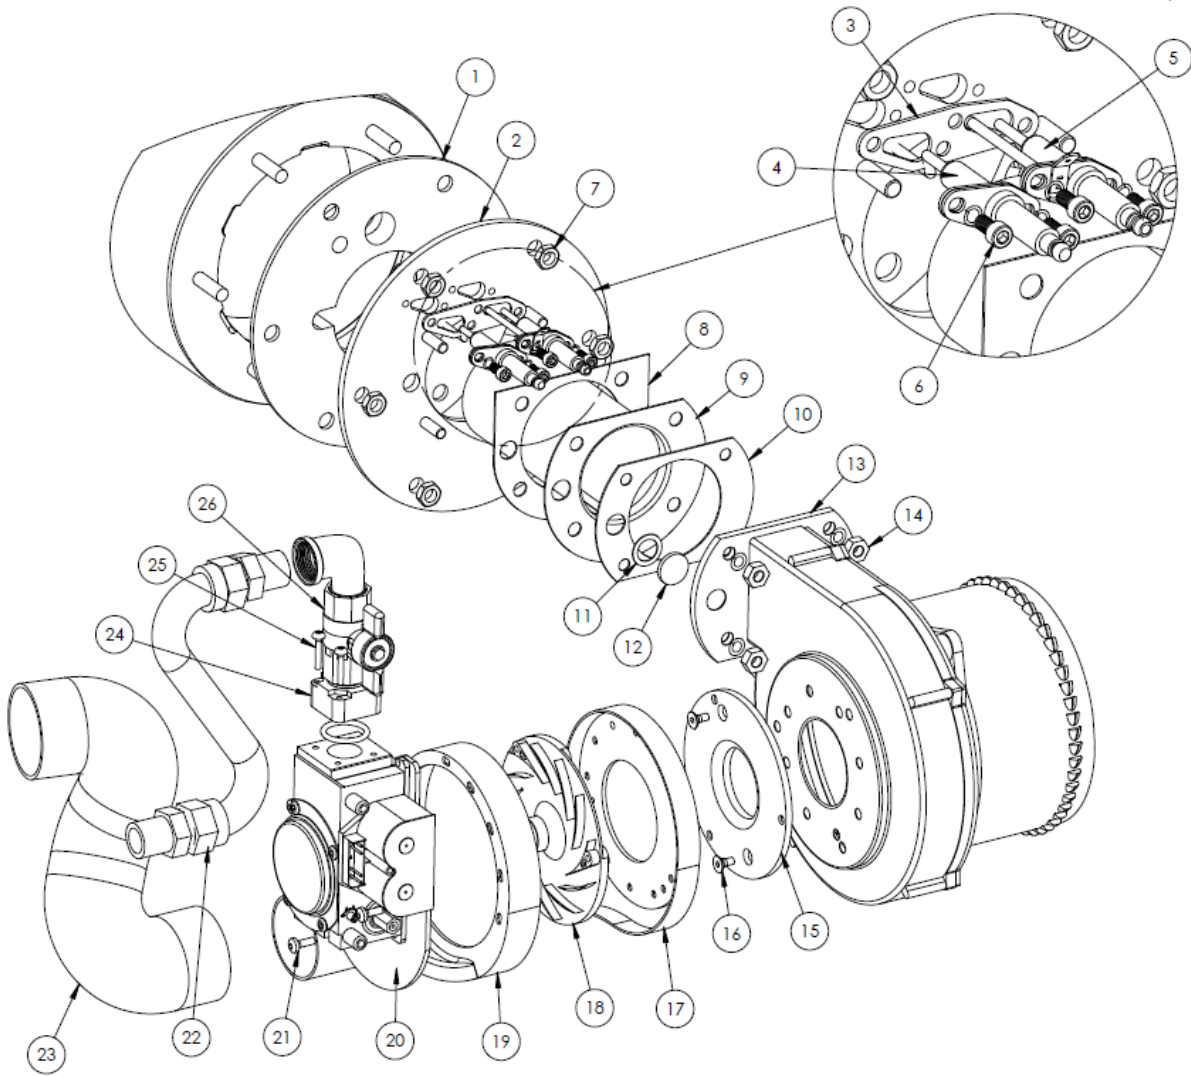

Figure 10

Item #	Description	Replacement Part #	Item #	Description	Replacement Part #
1	GASKET - MOUNTING PLATE	7100P-139	15	ADAPTER PLATE	7250P-644
2	MOUNTING PLATE	7100P-007	16	FLAT HEAD SCREW - ADAPTER PLATE	7100P-045
3	GASKET - PROBES	7100P-155	17	AIR INTAKE ADAPTER - BLOWER SIDE	7500P-185
4	FLAME RECTIFICATION PROBE (w/GASKET)	7100P-082	18	SWIRL PLATE - BLACK (100/130 BTU)	7100P-042
5	IGNITOR ELECTRODE (w/GASKET)	7100P-093		SWIRL PLATE - WHITE (160/199 BTU)	7500P-092
	IGNITOR ELECTRODE (LP MODEL) (w/GASKET)	7100P-094	19	AIR INTAKE ADAPTER - VALVE SIDE	7500P-184
6	10-32 X 3/8 SCREWS/#10 LOCK WASHERS	N/A	20	GAS VALVE (100/130 BTU)	7000P-862
7	NUTS - 5/16-18	N/A		GAS VALVE (160/199 BTU)	7000P-863
8	GASKET - BURNER MOUNTING FLANGE	7100P-152	21	SCREWS - GAS VALVE	7100P-046
9	BURNER - 100-130K BTU	7100P-096	22	1/2" FLARE X 1/2" NPT FLEX HOSE	7100P-140
	BURNER - 160-199K BTU	7100P-095	23	TUBE - AIR INLET	7500P-189
10	GASKET - BURNER OUTLET	7000P-361	24	GAS VALVE ADAPTER (w/O-RING)	7250P-454
11	GASKET - SIGHT GLASS	7100P-105	25	SCREWS - M4 X 20MM GAS VALVE ADAPTER	7250P-717
12	SIGHT GLASS	G2000	26	GAS SHUT-OFF VALVE	7250P-140
13	COMBUSTION BLOWER (w/GASKET, SIGHT GLASS)	7100P-015			
14	1/4-20 BRASS NUTS/1/4 LOCK WASHERS	7100P-268			

Figure 11